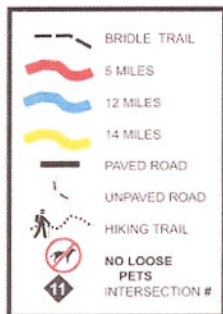

# WATERLOO BRIDLE TRAIL

WATERLOO STATE RECREATION AREA

**WARNING:**  
area open to hunting  
in season